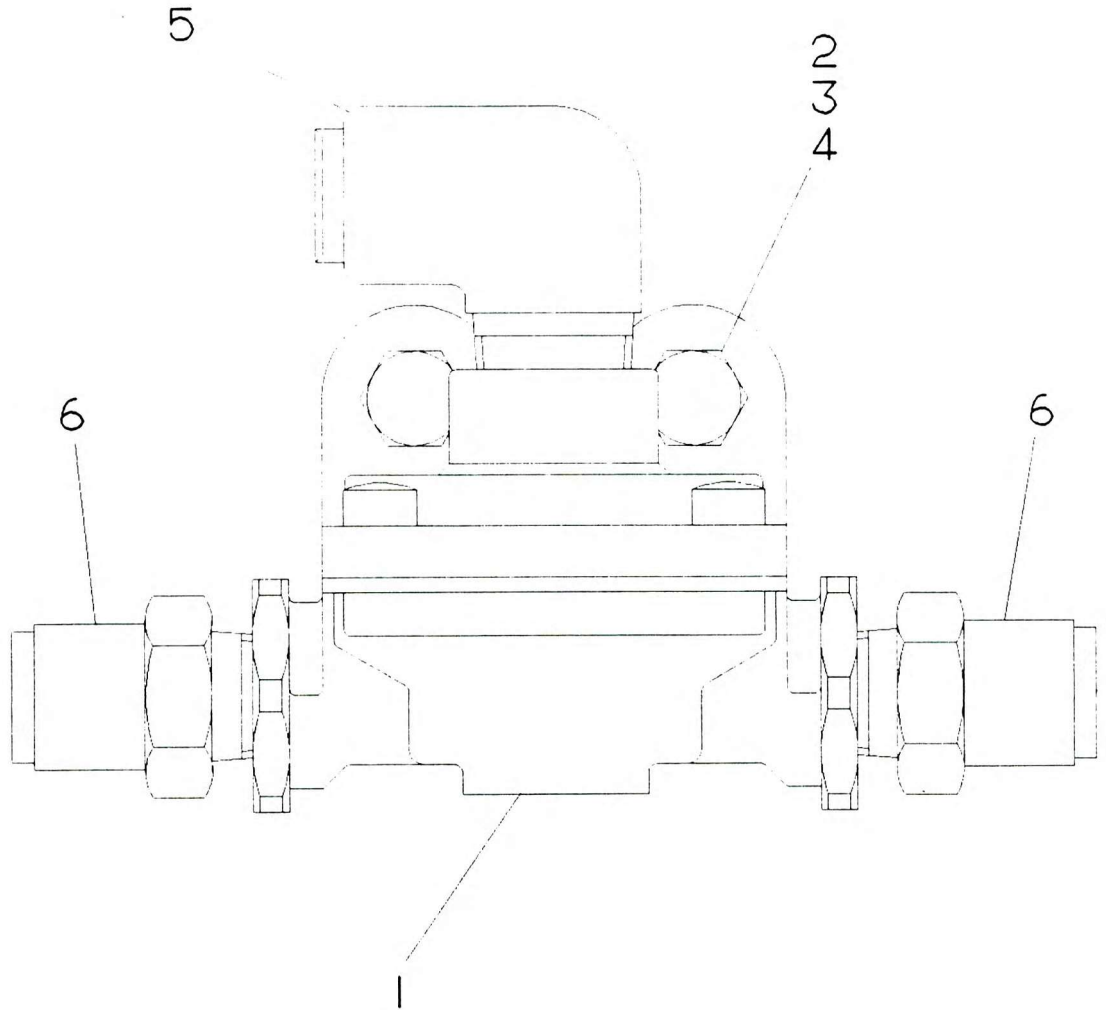

VALVE ASSY QUICK RELEASE

NO.	PART NO.	QTY.	DESCRIPTION	NO.	PART NO.	QTY.	DESCRIPTION
1 +	7-926-990158	1	Valve Quick Release				
2	7045203	2	Screw Hex Head M8 x 20 Long				
3	7-951-170210	2	Spring Washer Dia. 8 Steel				
4	7-661-170003	2	Hex Nut 8mm x 1.25				
5	7-443-991035	1	Fixed Elbow Adaptor				
6	7-443-990969	2	Adaptor $\frac{3}{8}$ " NPTF x $\frac{1}{2}$ " Tube				